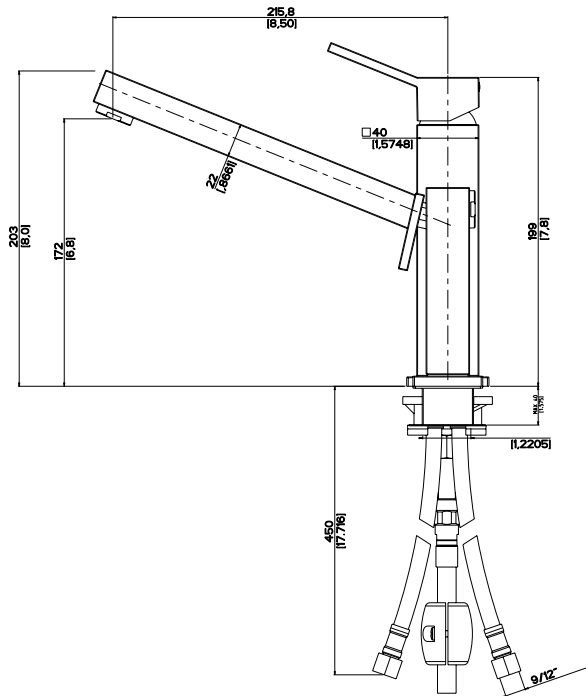

### FEATURES

- Solid brass body (chrome)
- Solid stainless steel (AISI 304)
- Ceramic disc cartridge
- Color coded hot & cold supply lines
- Maximum 2.2 G.P.M. flow rate
- Installation in a 1-3/8" hole

### PRODUCT SPECIFICATION

Kitchen faucet to include single lever handle, solid stainless steel body and ceramic disc cartridge. Faucet dimensions to be as follows: Reach: 8-1/2"; Spout Height: 6-3/4", and Faucet Height: 7-3/4". Hot and cold supply lines to be color coded. Kitchen faucet to be BLANCOQUADRIS™ Single Lever, Model 157-172-\_\_\_\_\_in\_\_\_\_\_finish.

### NOMINAL DIMENSIONS

MODEL	REACH	SPOUT HEIGHT	FAUCET HEIGHT
157-172	8-1/2	6-3/4	7-3/4